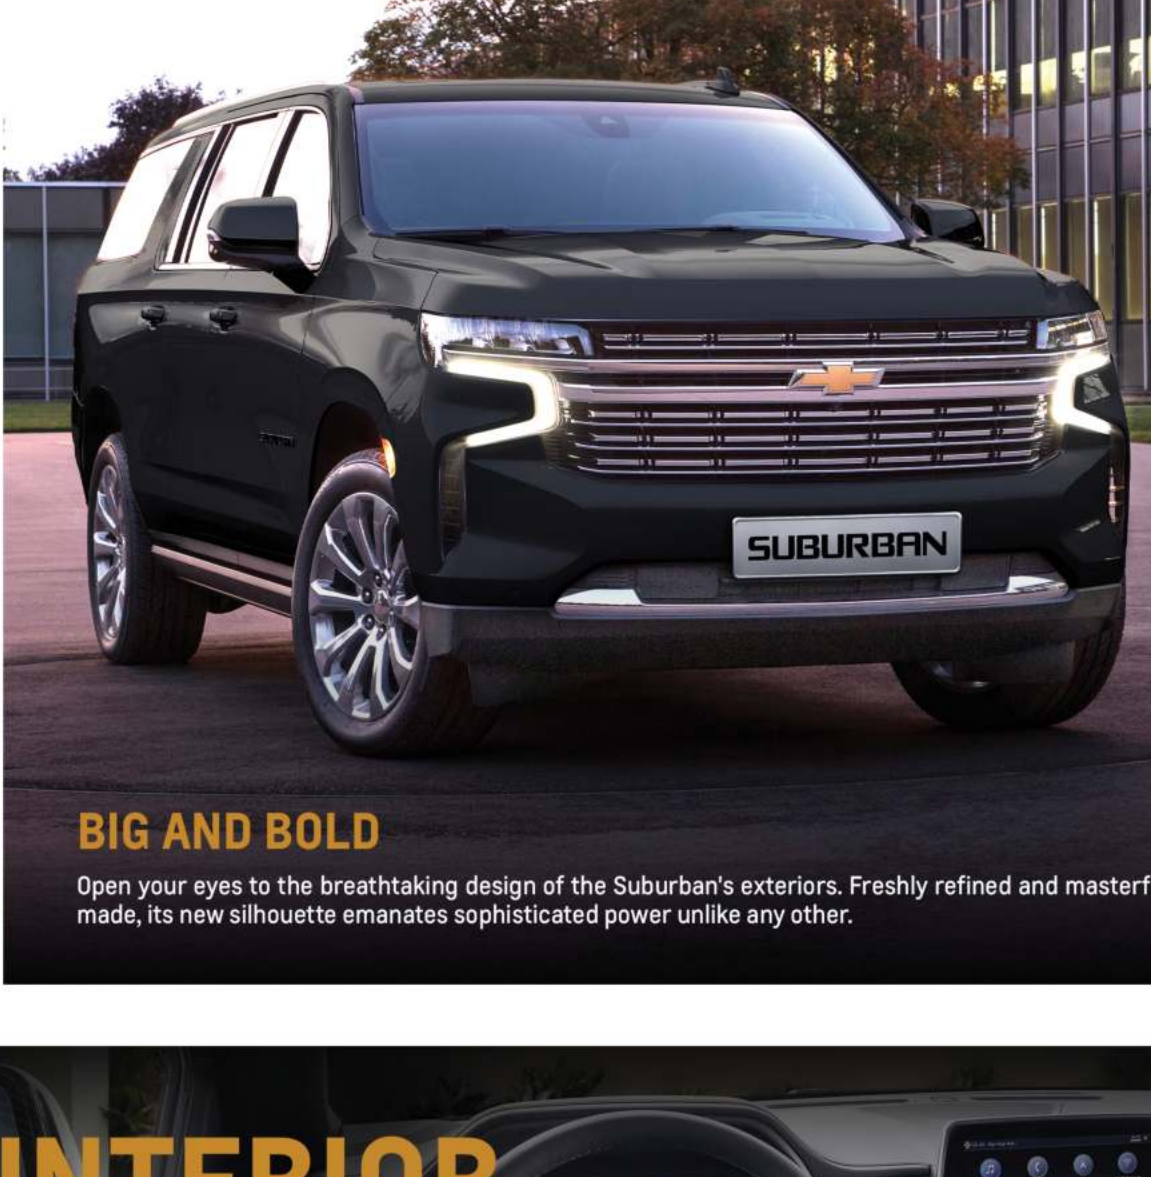

BIG AND BOLD

Open your eyes to the breathtaking design of the Suburban's exteriors. Freshly refined and masterfully made, its new silhouette emanates sophisticated power unlike any other.

INTERIOR

Live in true luxury with the spacious and stylish interiors of the Chevrolet Suburban. Thoughtfully designed to elevate passenger comfort while improving functionality for cargo loading, the Suburban is sure to take your trips to a more sophisticated level.

UPSCALE COMFORT FOR ALL

Smooth, ergonomically-designed, and soft to the touch. Experience the deluxe leather, power-release seats, adjustable second row, and power-folding 60/40 split third-row seats.

MASSIVELY GENEROUS

Whether you're camping out, backpacking, or even transferring small pieces of furniture to a new home, you can fit them all with its maximum cargo capacity of 144.7 cubic feet.

EYES STRAIGHT AHEAD

Less head turning, more focus on the road. See pertinent information such as your speed, projected turn-by-turn directions, and even calls on your windshield with the available 8" Multi-Colored Cluster Head Up Display.

SLIDE TO CENTER

There's no hiding the ingenuity of its new features for storage. Enjoy the all-new Power Sliding Center Console that can move up to 10" to the back, revealing multiple extra storage compartments for both front and second row passengers.

LEAN BACK FOR THE SKIES

Enjoy the glorious sunlight or the heavenly stars as you journey with the Panoramic Sliding Sunroof.

ENGINE

Powerfully intelligent—the Chevrolet Suburban packs a strong, high-performance engine that is built to handle rough roads, long trips, and heavy baggage all at the same time. Take your adventures to the next level and see where the Suburban takes you.